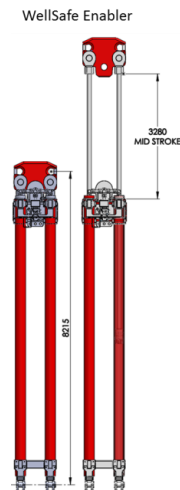

WellSafe Systems

WellSafe Categories

Designed to prevent severe situations due to rig compensation failure

Installer

Explorer

Enabler

Completer

WL Mode

Completer

CT Mode