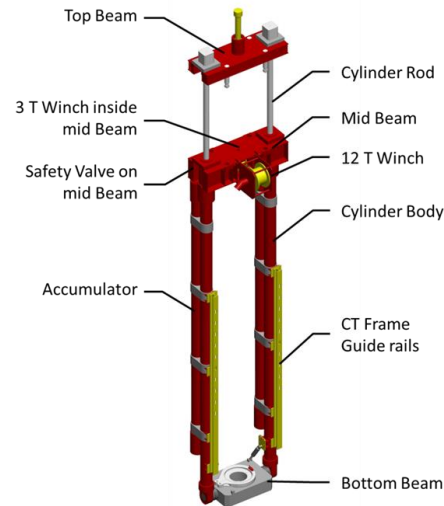

WellSafe Systems

WellSafe Categories

Designed to prevent severe situations due to rig compensation failure

Installer

Explorer

Enabler

Completer

WL Mode

Completer

CT Mode